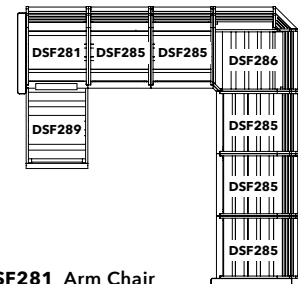

TOFINO COLLECTION

- 1 x **DSF281** Arm Chair
- 5 x **DSF285** Modular Expansion
- 1 x **DSF286** Sectional Corner Piece
- 1 x **DSF289** Chaise Extension