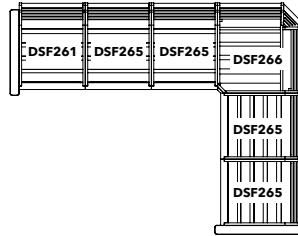

STRATFORD COLLECTION

- 1 x **DSF261** Arm Chair
- 4 x **DSF265** Modular Expansion
- 1 x **DSF266** Sectional Corner Piece