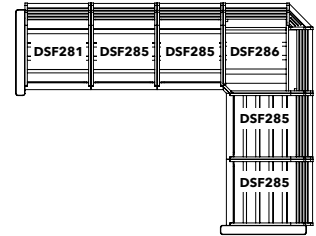

TOFINO COLLECTION

- 1 x **DSF281** Arm Chair
- 4 x **DSF285** Modular Expansion
- 1 x **DSF286** Sectional Corner Piece